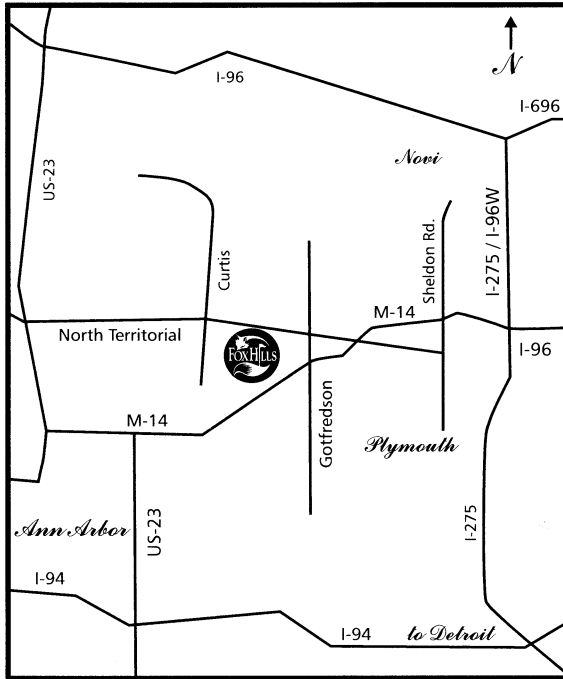

Map

**8768 N. Territorial Road
Plymouth, Michigan 48170-5044
(734) 453-7272
Fax (734) 453-1834**

**foxhillsinfo@foxhills.com
www.foxhills.com**

Directions to Fox Hills

From Ann Arbor: Take M-14 to Gotfredson Road (Exit #15). Left on Gotfredson to North Territorial Rd. (first road). Left on North Territorial about one mile. Fox Hills is on the left.

From Dearborn, Westland, Livonia: Take I-96 (Jeffries Freeway) West. Follow signs that direct you to Ann Arbor. Take M-14 West to Gotfredson Road (Exit #15). Right on Gotfredson to North Territorial Rd (first road). Left on North Territorial about one mile. Fox Hills is on the left.

From Farmington Hills, Birmingham, Southfield: Take I-696 West to I-275 South to M-14. Follow signs that direct you to Ann Arbor. Take M-14 West to Gotfredson Road (Exit #15). Right on Gotfredson to North Territorial Rd (first road). Left on North Territorial about one mile. Fox Hills is on the left.

From Brighton, Howell, Flint: Take US-23 South to North Territorial Rd. Take North Territorial east approximately 10 miles. Fox Hills is on the right.

From Metro Airport: Take I-94 West to I-275 North to M-14. Follow signs that direct you to Ann Arbor. Take M-14 West to Gotfredson Road (Exit #15). Right on Gotfredson to North Territorial Rd (first road). Left on North Territorial about one mile. Fox Hills is on the left.